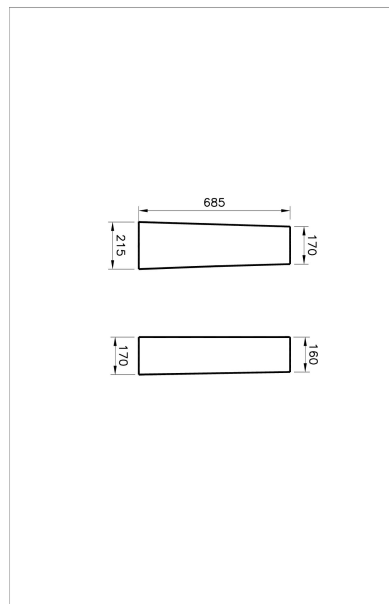

Name	S20 Column Pedestal
Collection	S20
Colour	White
Designer	VitrA Design Team

Product Code: 5529L003-0156

Description

White

VitrA reserves the right to make changes in products and technical details without prior notice.

All drawings contain the necessary measurements which are subject to standard tolerances. For exact measurements, in particular for customized installation scenarios, it can only be taken from the finished ceramic product.