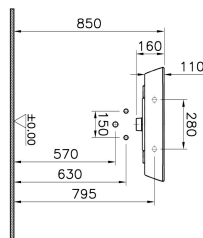

Name	Zentrum Washbasin
Collection	Zentrum
Height	160
Width	545
Depth	450
Brand	VitrA
Finish	Hygiene
Certificate	CE
Colour	White
Designer	Michael Stein
Tap Hole Options	Single Tap Hole
Overflow Hole	With Overflow

Product Code: 7277L003-0001

Description

With Tap Hole, With Overflow Hole, 55 cm, White

VitrA reserves the right to make changes in products and technical details without prior notice.

All drawings contain the necessary measurements which are subject to standard tolerances. For exact measurements, in particular for customized installation scenarios, it can only be taken from the finished ceramic product.