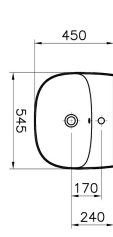

Name	Zentrum Washbasin
Collection	Zentrum
Height	160
Width	545
Depth	450
Brand	VitrA
Finish	Hygiene
Certificate	CE
Colour	White
Designer	Michael Stein
Tap Hole Options	Single Tap Hole
Overflow Hole	With Overflow

Product Code: 7277L003-0001

Description

With Tap Hole, With Overflow Hole, 55 cm, White

VitrA reserves the right to make changes in products and technical details without prior notice.

All drawings contain the necessary measurements which are subject to standard tolerances. For exact measurements, in particular for customized installation scenarios, it can only be taken from the finished ceramic product.