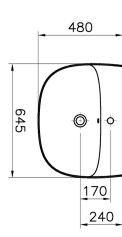

Name	Zentrum Washbasin
Collection	Zentrum
Height	160
Width	645
Depth	480
Brand	VitrA
Finish	Hygiene
Designer	Michael Stein
Tap Hole Options	Single Tap Hole
Overflow Hole	With Overflow
Certificate	CE
Colour	White

Product Code: 7275L003-0001

Description

With Tap Hole, With Overflow Hole, 65 cm, White

VitrA reserves the right to make changes in products and technical details without prior notice.

All drawings contain the necessary measurements which are subject to standard tolerances. For exact measurements, in particular for customized installation scenarios, it can only be taken from the finished ceramic product.