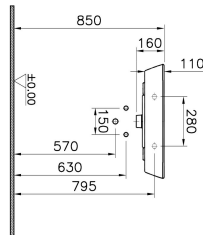

Name	Zentrum Washbasin
Collection	Zentrum
Height	160
Width	645
Depth	480
Brand	VitrA
Finish	Hygiene
Designer	Michael Stein
Tap Hole Options	Single Tap Hole
Overflow Hole	With Overflow
Certificate	CE
Colour	White

Product Code: 7275L003-0001

Description

With Tap Hole, With Overflow Hole, 65 cm, White

VitrA reserves the right to make changes in products and technical details without prior notice.

All drawings contain the necessary measurements which are subject to standard tolerances. For exact measurements, in particular for customized installation scenarios, it can only be taken from the finished ceramic product.