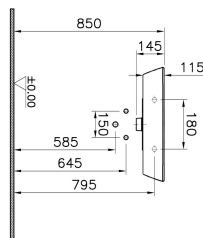

Name	Zentrum Washbasin
Collection	Zentrum
Height	145
Width	445
Depth	360
Brand	VitrA
Finish	Hygiene
Certificate	CE
Tap Hole Options	Single Tap Hole
Overflow Hole	With Overflow
Designer	Michael Stein
Colour	White

Product Code: 7278L003-0001

## Description

With Tap Hole, With Overflow Hole, 45 cm, White

VitrA reserves the right to make changes in products and technical details without prior notice.

All drawings contain the necessary measurements which are subject to standard tolerances. For exact measurements, in particular for customized installation scenarios, it can only be taken from the finished ceramic product.