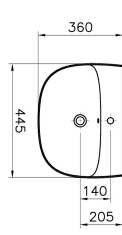

Name	Zentrum Washbasin
Collection	Zentrum
Height	145
Width	445
Depth	360
Brand	VitrA
Finish	Hygiene
Certificate	CE
Tap Hole Options	Single Tap Hole
Overflow Hole	With Overflow
Designer	Michael Stein
Colour	White

## Description

With Tap Hole, With Overflow Hole, 45 cm, White

VitrA reserves the right to make changes in products and technical details without prior notice.

All drawings contain the necessary measurements which are subject to standard tolerances. For exact measurements, in particular for customized installation scenarios, it can only be taken from the finished ceramic product.