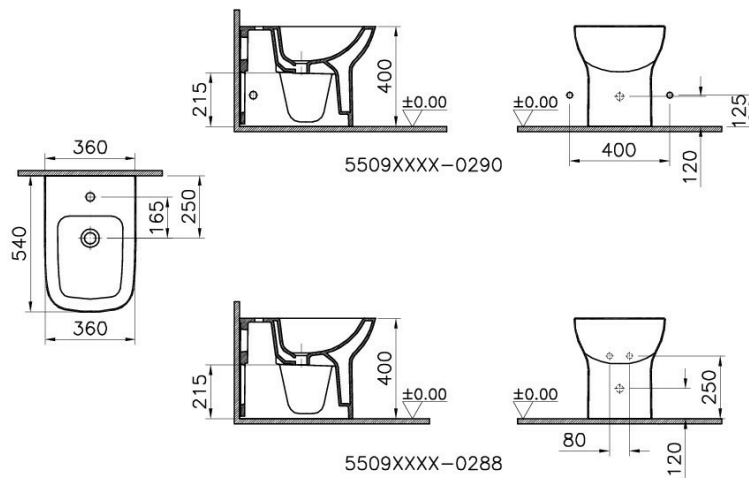

Name	S20 Floor-Standing Bidet
Collection	S20
Height	400
Width	360
Depth	540
Brand	VitrA
Finish	Hygiene
Tap Hole Options	Single Tap Hole
Colour	White
Designer	Noa
Overflow Hole	With Overflow
Certificate	CE

Product Code: 5509L003-0288

Description

Tap Hole, Overflow Hole, White

VitrA reserves the right to make changes in products and technical details without prior notice.

All drawings contain the necessary measurements which are subject to standard tolerances. For exact measurements, in particular for customized installation scenarios, it can only be taken from the finished ceramic product.