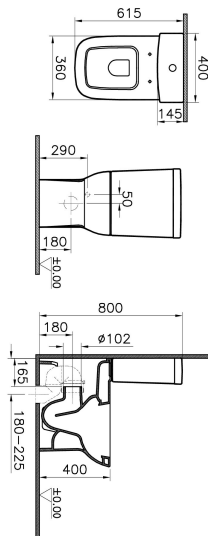

Name	S20 Close-Coupled WC
Collection	S20
Height	400
Width	360
Depth	615
Brand	VitrA
Finish	Hygiene
Designer	Noa
Certificate	CE
Colour	White
Bidet Function	Without bidet pipe
Outlet Type	Universal

Product Code: 5512L003-0585

## Description

Back-to-Wall, White

VitrA reserves the right to make changes in products and technical details without prior notice.

All drawings contain the necessary measurements which are subject to standard tolerances. For exact measurements, in particular for customized installation scenarios, it can only be taken from the finished ceramic product.