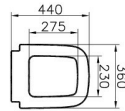

Name	S20 WC Seat
Collection	S20 Square
Height	56
Width	360
Depth	440
Brand	VitrA
Designer	Noa
Hinge Type	Eccentric
Soft close	Yes
Certificate	CE
Certificate	NF
Colour	White
Thickness	Standard
Hinge Material	Metal

Product Code: 77-003-009

Description

Metal Hinge, Top Fixing

VitrA reserves the right to make changes in products and technical details without prior notice.

All drawings contain the necessary measurements which are subject to standard tolerances. For exact measurements, in particular for customized installation scenarios, it can only be taken from the finished ceramic product.