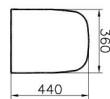

Name	S20 WC Seat
Collection	S20 Square
Height	56
Width	360
Depth	440
Brand	VitrA
Designer	Noa
Hinge Type	Eccentric
Soft close	Yes
Certificate	CE
Certificate	NF
Colour	White
Thickness	Standard
Hinge Material	Metal

Product Code: 77-003-009

Description

Metal Hinge, Top Fixing

VitrA reserves the right to make changes in products and technical details without prior notice.

All drawings contain the necessary measurements which are subject to standard tolerances. For exact measurements, in particular for customized installation scenarios, it can only be taken from the finished ceramic product.