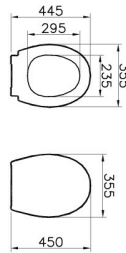

Description

White, Soft Closing

VitrA reserves the right to make changes in products and technical details without prior notice.

All drawings contain the necessary measurements which are subject to standard tolerances. For exact measurements, in particular for customized installation scenarios, it can only be taken from the finished ceramic product.