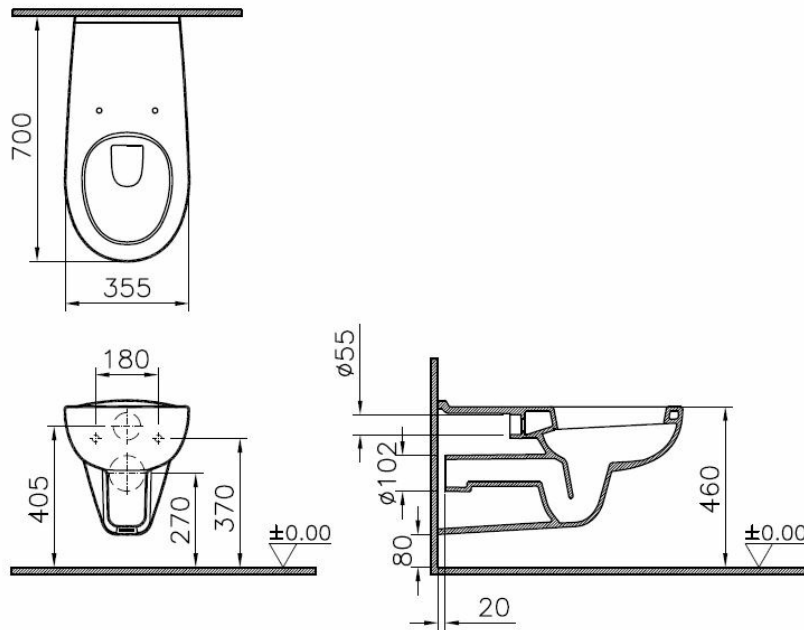

Name	Special Needs Wall-Hung WC
Collection	Conforma
Height	335
Width	355
Depth	700
Colour	White
Bidet Function	Without bidet pipe
Outlet Type	Horizontal
Brand	VitrA
Finish	Hygiene
Certificate	NF
Designer	VitrA Design Team

Product Code: 5813B003-0075

Description

White, 70 cm

VitrA reserves the right to make changes in products and technical details without prior notice.

All drawings contain the necessary measurements which are subject to standard tolerances. For exact measurements, in particular for customized installation scenarios, it can only be taken from the finished ceramic product.