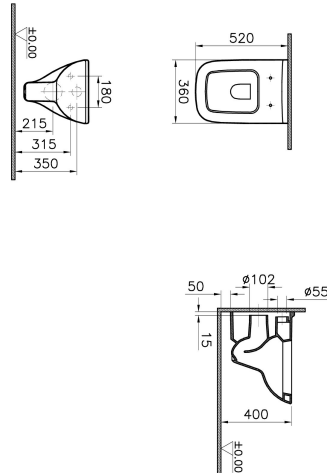

Name	S20 Wall-Hung WC
Collection	S20
Height	350
Width	360
Depth	520
Bidet Function	Without bidet pipe
Outlet Type	Horizontal
Finish	Hygiene
Certificate	ANQAS
Certificate	CE
Designer	Noa
Colour	White
Brand	VitrA

Product Code: 5507L003-0101

Description

52cm, White

VitrA reserves the right to make changes in products and technical details without prior notice.

All drawings contain the necessary measurements which are subject to standard tolerances. For exact measurements, in particular for customized installation scenarios, it can only be taken from the finished ceramic product.