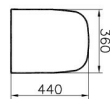

Name	S20 WC Seat
Collection	S20
Height	56
Width	360
Depth	440
Hinge Material	Metal
Thickness	Standard
Hinge Type	Eccentric
Soft close	No
Certificate	CE
Certificate	NF
Colour	White
Designer	Noa
Brand	VitrA

Product Code: 77-003-001

Description

Metal Hinge, Top Fixing

VitrA reserves the right to make changes in products and technical details without prior notice.

All drawings contain the necessary measurements which are subject to standard tolerances. For exact measurements, in particular for customized installation scenarios, it can only be taken from the finished ceramic product.