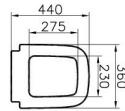

Name	S20 WC Seat
Collection	S20
Height	56
Width	360
Depth	440
Hinge Material	Metal
Thickness	Standard
Hinge Type	Eccentric
Soft close	No
Certificate	CE
Certificate	NF
Colour	White
Designer	Noa
Brand	VitrA

Product Code: 77-003-001

Description

Metal Hinge, Top Fixing

VitrA reserves the right to make changes in products and technical details without prior notice.

All drawings contain the necessary measurements which are subject to standard tolerances. For exact measurements, in particular for customized installation scenarios, it can only be taken from the finished ceramic product.