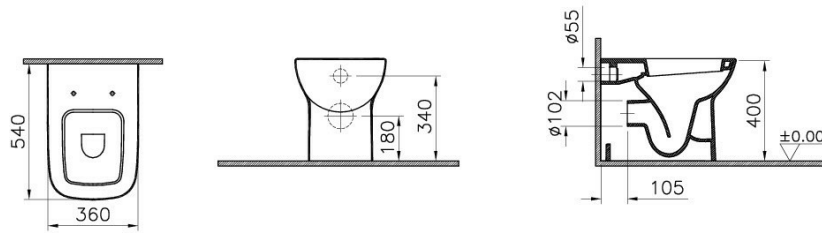

Name	S20 Floor-Standing WC
Collection	S20
Height	400
Width	360
Depth	540
Brand	VitrA
Finish	Hygiene
Certificate	CE
Certificate	WEL
Certificate	Watermark
Designer	Noa
Colour	White
Bidet Function	Without bidet pipe
Outlet Type	Universal

## Description

White

VitrA reserves the right to make changes in products and technical details without prior notice.

All drawings contain the necessary measurements which are subject to standard tolerances. For exact measurements, in particular for customized installation scenarios, it can only be taken from the finished ceramic product.