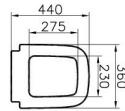

Name	S20 WC Seat
Collection	S20 Square
Height	56
Width	360
Depth	440
Thickness	Standard
Brand	VitrA
Hinge Type	Eccentric
Soft close	Yes
Certificate	CE
Certificate	NF
Colour	White
Designer	Noa
Hinge Material	Metal

Product Code: 77-003-009

Description

Metal Hinge, Top Fixing

VitrA reserves the right to make changes in products and technical details without prior notice.

All drawings contain the necessary measurements which are subject to standard tolerances. For exact measurements, in particular for customized installation scenarios, it can only be taken from the finished ceramic product.