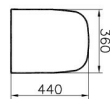

Name	S20 WC Seat
Collection	S20 Square
Height	56
Width	360
Depth	440
Thickness	Standard
Brand	VitrA
Hinge Type	Eccentric
Soft close	Yes
Certificate	CE
Certificate	NF
Colour	White
Designer	Noa
Hinge Material	Metal

Product Code: 77-003-009

Description

Metal Hinge, Top Fixing

VitrA reserves the right to make changes in products and technical details without prior notice.

All drawings contain the necessary measurements which are subject to standard tolerances. For exact measurements, in particular for customized installation scenarios, it can only be taken from the finished ceramic product.