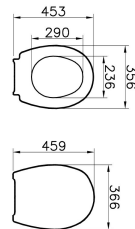

Name	WC Seat
Collection	Layton
Height	50
Width	366
Depth	459
Thickness	Standard
Hinge Material	Metal
Brand	VitrA
Finish	Standard
Hinge Type	Fixed Hinge
Soft close	No
Certificate	NF
Colour	White
Designer	VitrA Design Team

Product Code: 115-003-001

Description

White

VitrA reserves the right to make changes in products and technical details without prior notice.

All drawings contain the necessary measurements which are subject to standard tolerances. For exact measurements, in particular for customized installation scenarios, it can only be taken from the finished ceramic product.