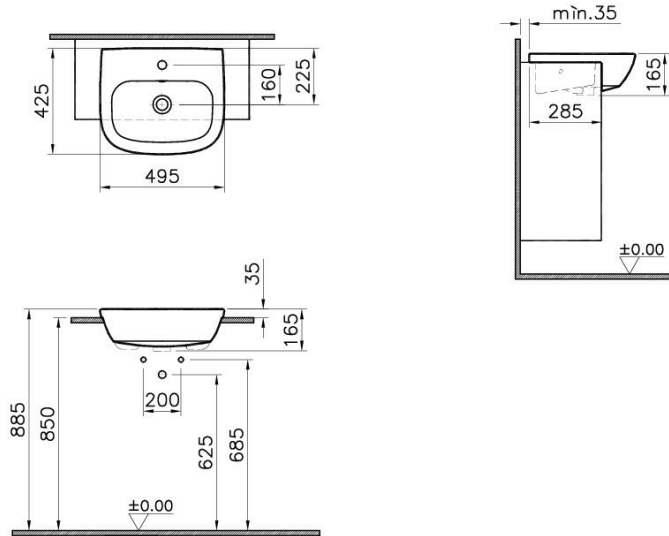

Name	Zentrum Semi Recessed Washbasin
Collection	Zentrum
Height	165
Width	495
Depth	425
Brand	VitrA
Finish	Hygiene
Certificate	CE
Tap Hole Options	Single Tap Hole
Overflow Hole	With Overflow
Designer	Noa
Colour	White

Product Code: 5635B003-0001

Description

With Tap Hole, With Overflow Hole, 50 cm, White

VitrA reserves the right to make changes in products and technical details without prior notice.

All drawings contain the necessary measurements which are subject to standard tolerances. For exact measurements, in particular for customized installation scenarios, it can only be taken from the finished ceramic product.