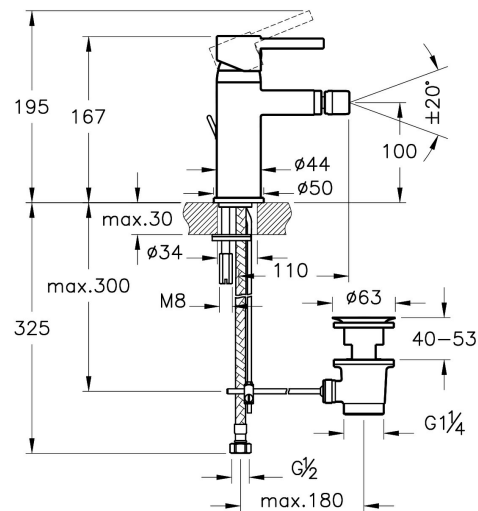

Name	Minimax S Bidet Mixer
Collection	Minimax S
Height	167
Width	44
Depth	132
Brand	VitrA
Recommended Minimum Pressure	Min:0.5-Max:10Recommended(1-5)
Spout Height	100.000 MM
Spout Length	110
Finish	Chrome
Mounting type	Countertop
Guarantee	10 year
Certificate	WRAS
Colour	Chromium
Driver IP	0

Product Code: A41988VUK

Description

With Pop-Up Waste

VitrA reserves the right to make changes in products and technical details without prior notice.

All drawings contain the necessary measurements which are subject to standard tolerances. For exact measurements, in particular for customized installation scenarios, it can only be taken from the finished ceramic product.