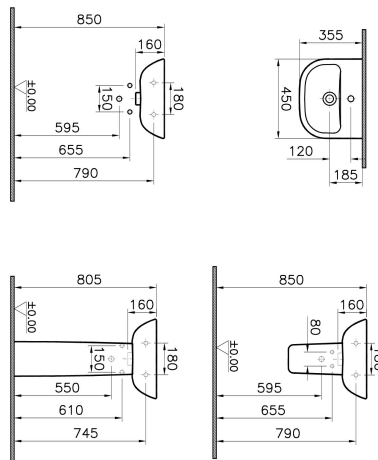

Name	S20 Standard Washbasin
Collection	S20
Height	160
Width	450
Depth	355
Brand	VitrA
Finish	Hygiene
Overflow Hole	With Overflow
Certificate	CE
Tap Hole Options	Two tap holes
Colour	White
Designer	Noa

Product Code: 5500L003-0022

Description

With Tap Hole, 45 cm, White

VitrA reserves the right to make changes in products and technical details without prior notice.

All drawings contain the necessary measurements which are subject to standard tolerances. For exact measurements, in particular for customized installation scenarios, it can only be taken from the finished ceramic product.