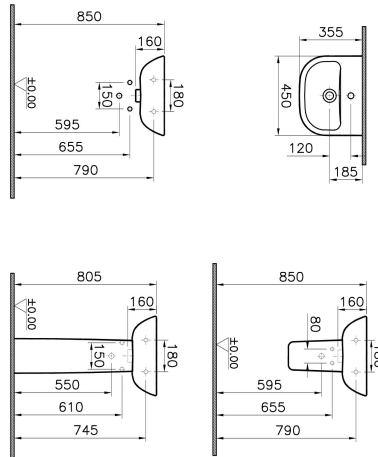

Name	S20 Standard Washbasin
Collection	S20
Height	160
Width	450
Depth	355
Colour	White
Designer	Noa
Tap Hole Options	Single Tap Hole
Overflow Hole	With Overflow
Certificate	CE
Finish	Hygiene
Brand	VitrA

Product Code: 5500L003-0999

Description

45 cm, White

VitrA reserves the right to make changes in products and technical details without prior notice.

All drawings contain the necessary measurements which are subject to standard tolerances. For exact measurements, in particular for customized installation scenarios, it can only be taken from the finished ceramic product.