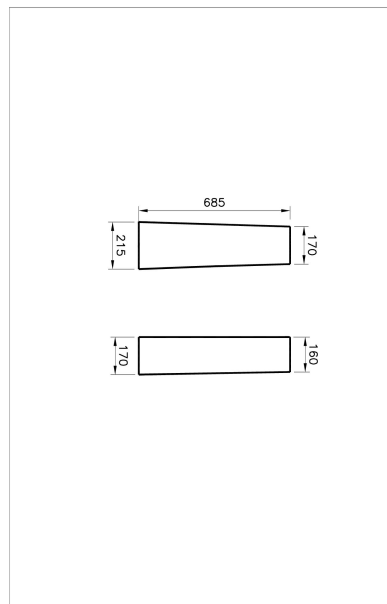

---

<b>Name</b>	S20 Column Pedestal
<b>Collection</b>	S20
<b>Height</b>	685
<b>Width</b>	215
<b>Depth</b>	170
<b>Brand</b>	VitrA
<b>Finish</b>	Hygiene
<b>Certificate</b>	NF
<b>Designer</b>	Noa
<b>Colour</b>	White

---

Product Code: 5529L003-0156

---

## Description

White

---

---

VitrA reserves the right to make changes in products and technical details without prior notice.

All drawings contain the necessary measurements which are subject to standard tolerances. For exact measurements, in particular for customized installation scenarios, it can only be taken from the finished ceramic product.