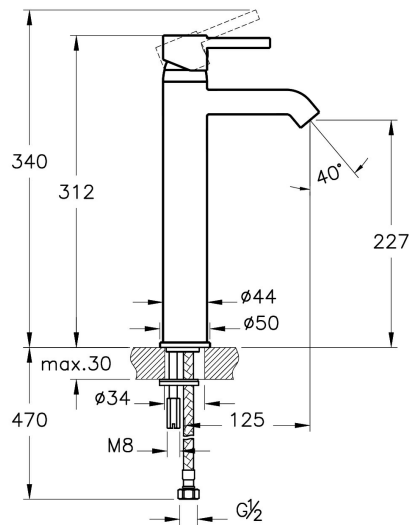

Name	Minimax S Tall Basin Mixer for Bowls
Collection	Minimax S
Height	312
Width	44
Depth	157
Driver IP	0
Colour	Chromium
Certificate	WRAS
Guarantee	10 year
Mounting type	Countertop
Spout Length	125
Finish	Chrome
Recommended Minimum Pressure	Min:0.5-Max:10Recommended(1-5)
Spout Height	227.000 MM
Brand	VitrA

Product Code: A41990VUK

Description

VitrA reserves the right to make changes in products and technical details without prior notice.

All drawings contain the necessary measurements which are subject to standard tolerances. For exact measurements, in particular for customized installation scenarios, it can only be taken from the finished ceramic product.