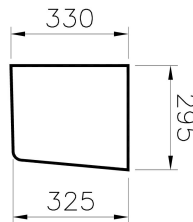

Name	Sento Half Pedestal
Collection	S20
Height	330
Width	185
Depth	295
Brand	VitrA
Finish	Hygiene
Certificate	NF
Colour	White
Designer	Noa

Product Code: 5281L003-7201

Description

White

VitrA reserves the right to make changes in products and technical details without prior notice.

All drawings contain the necessary measurements which are subject to standard tolerances. For exact measurements, in particular for customized installation scenarios, it can only be taken from the finished ceramic product.