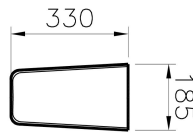

Name	Sento Half Pedestal
Collection	S20
Height	330
Width	185
Depth	295
Brand	VitrA
Finish	Hygiene
Certificate	NF
Colour	White
Designer	Noa

Product Code: 5281L003-7201

Description

White

VitrA reserves the right to make changes in products and technical details without prior notice.

All drawings contain the necessary measurements which are subject to standard tolerances. For exact measurements, in particular for customized installation scenarios, it can only be taken from the finished ceramic product.