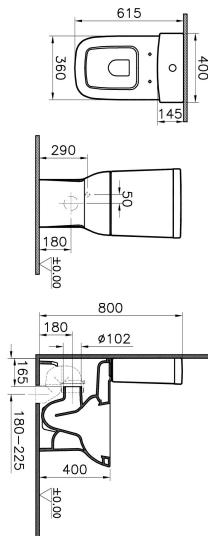

Name	S20 Close-Coupled WC
Collection	S20
Height	400
Width	360
Depth	615
Brand	VitrA
Finish	Hygiene
Certificate	CE
Colour	White
Designer	Noa
Bidet Function	Without bidet pipe
Outlet Type	Universal

Product Code: 5512L003-0585

Description

Back-to-Wall, White

VitrA reserves the right to make changes in products and technical details without prior notice.

All drawings contain the necessary measurements which are subject to standard tolerances. For exact measurements, in particular for customized installation scenarios, it can only be taken from the finished ceramic product.