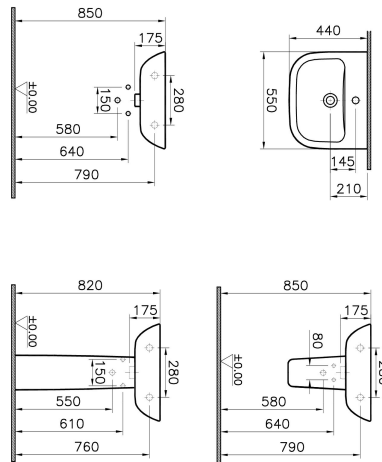

Name	S20 Standard Washbasin
Collection	S20
Height	175
Width	550
Depth	440
Brand	VitrA
Finish	Hygiene
Overflow Hole	With Overflow
Certificate	CE
Tap Hole Options	Single Tap Hole
Colour	White
Designer	Noa

Product Code: 5502L003-0999

Description

55 cm, White

VitrA reserves the right to make changes in products and technical details without prior notice.

All drawings contain the necessary measurements which are subject to standard tolerances. For exact measurements, in particular for customized installation scenarios, it can only be taken from the finished ceramic product.