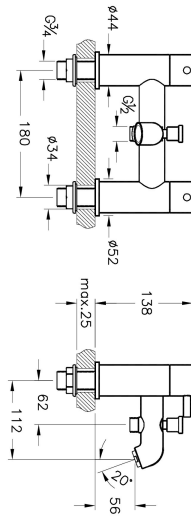

Name	Minimax S Deck-Mounted Bath/Shower Mixer
Collection	Minimax S
Height	138
Width	232
Depth	153
Brand	VitrA
Recommended Minimum Pressure	Min:0.5-Max:10Recommended(1-5)
Spout Height	56.000 MM
Spout Length	112
Finish	Chrome
Mounting type	Countertop
Colour	Chromium
Driver IP	0

Product Code: A42410VUK

## Description

With Hand Shower, 2 Tap Hole

VitrA reserves the right to make changes in products and technical details without prior notice.

All drawings contain the necessary measurements which are subject to standard tolerances. For exact measurements, in particular for customized installation scenarios, it can only be taken from the finished ceramic product.