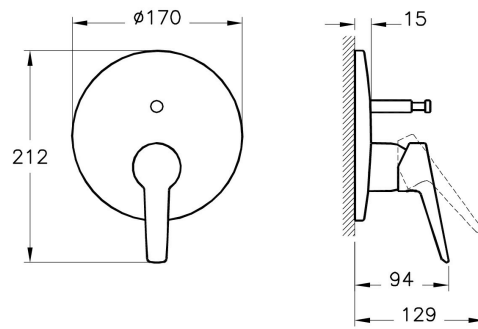

Name	Solid S Built-in Bath/Shower Mixer
Collection	Solid S
Height	0
Width	0
Depth	94
Brand	VitrA
Finish	Chrome
Recommended Minimum Pressure	Min:0.5-Max:10Recommended(1-5)
Cartridge	Adjustable heat-flow rate
Mounting type	Built-in
Spout Length	0
Guarantee	10 year
Colour	Chromium
Driver IP	0

Product Code: A42446EXP

Description

VitrA reserves the right to make changes in products and technical details without prior notice.

All drawings contain the necessary measurements which are subject to standard tolerances. For exact measurements, in particular for customized installation scenarios, it can only be taken from the finished ceramic product.