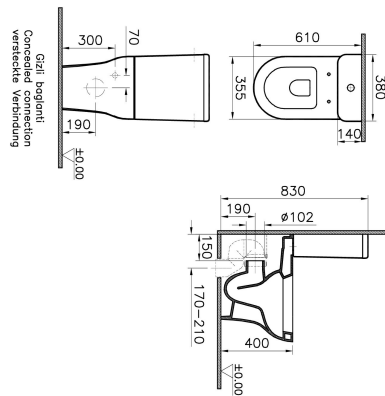

| | |
|----------------|------------------------------|
| Name | Zentrum BTW C/C WC Pan-White |
| Collection | Zentrum |
| Height | 400 |
| Width | 355 |
| Depth | 610 |
| Brand | VitrA |
| Finish | Hygiene |
| Certificate | ANQAS |
| Certificate | CE |
| Certificate | WEL |
| Certificate | Watermark |
| Designer | VitrA Design Team |
| Colour | White |
| Bidet Function | Without bidet pipe |
| Outlet Type | Universal |

Product Code: 5780L003-7200

Description

VitrA reserves the right to make changes in products and technical details without prior notice.

All drawings contain the necessary measurements which are subject to standard tolerances. For exact measurements, in particular for customized installation scenarios, it can only be taken from the finished ceramic product.