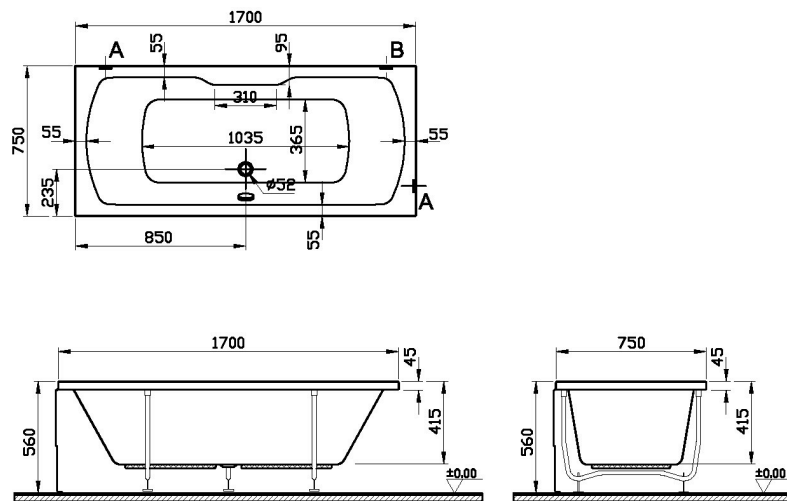

Name	Optima Double-Ended Bathtub
Collection	Optima
Shape	Rectangular
Guarantee	2 year
Finish	Standard
Syphon option	No
Colour	White
Brand	VitrA

Product Code: 52430001000

## Description

170 cm

VitrA reserves the right to make changes in products and technical details without prior notice.

All drawings contain the necessary measurements which are subject to standard tolerances. For exact measurements, in particular for customized installation scenarios, it can only be taken from the finished ceramic product.