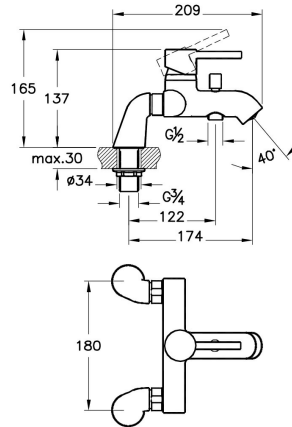

Name	Minimax S Deck-Mounted Bath/Shower Mixer
Collection	Minimax S
Height	156
Width	240
Depth	201,9
Driver IP	0
Brand	VitrA
Recommended Minimum Pressure	Min:0.5-Max:10Recommended(1-5)
Spout Length	174
Finish	Chrome
Mounting type	Countertop
Certificate	WRAS
Colour	Chromium

Product Code: A42112VUK

Description

With Hand Shower

VitrA reserves the right to make changes in products and technical details without prior notice.

All drawings contain the necessary measurements which are subject to standard tolerances. For exact measurements, in particular for customized installation scenarios, it can only be taken from the finished ceramic product.