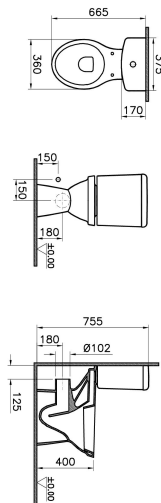

Name	Milton Close-Coupled WC
Collection	Milton
Height	395
Width	360
Depth	665
Brand	VitrA
Certificate	NF
Designer	VitrA Design Team
Colour	White
Finish	Hygiene
Bidet Function	Without bidet pipe
Outlet Type	Horizontal

Product Code: 5111L003-0075

Description

White

VitrA reserves the right to make changes in products and technical details without prior notice.

All drawings contain the necessary measurements which are subject to standard tolerances. For exact measurements, in particular for customized installation scenarios, it can only be taken from the finished ceramic product.