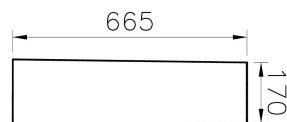

Description

White

VitrA reserves the right to make changes in products and technical details without prior notice.

All drawings contain the necessary measurements which are subject to standard tolerances. For exact measurements, in particular for customized installation scenarios, it can only be taken from the finished ceramic product.