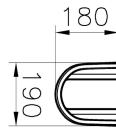

---

Name	Zentrum Column Pedestal
------	-------------------------

---

Collection	Milton
Height	680
Width	190
Depth	180
Brand	VitrA
Finish	Hygiene
Certificate	CE
Designer	VitrA Design Team
Colour	White

Product Code: 6408L003-0156

## Description

White

---

---

VitrA reserves the right to make changes in products and technical details without prior notice.

All drawings contain the necessary measurements which are subject to standard tolerances. For exact measurements, in particular for customized installation scenarios, it can only be taken from the finished ceramic product.