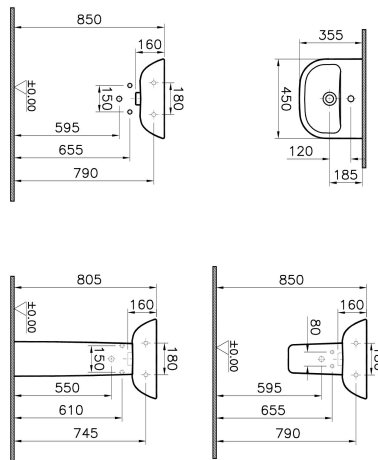

Name	S20 Standard Washbasin
Collection	S20
Height	160
Width	450
Depth	355
Finish	Hygiene
Brand	VitrA
Tap Hole Options	Single Tap Hole
Overflow Hole	With Overflow
Certificate	CE
Colour	White
Designer	Noa

Product Code: 5500L003-0999

Description

45 cm, White

VitrA reserves the right to make changes in products and technical details without prior notice.

All drawings contain the necessary measurements which are subject to standard tolerances. For exact measurements, in particular for customized installation scenarios, it can only be taken from the finished ceramic product.