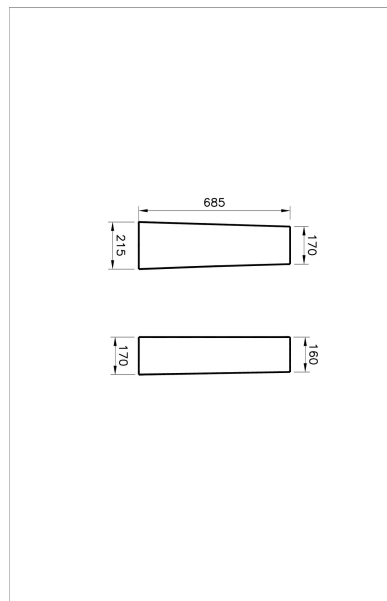

| | |
|--------------------|---------------------|
| Name | S20 Column Pedestal |
| Collection | S20 |
| Height | 685 |
| Width | 215 |
| Depth | 170 |
| Brand | VitrA |
| Finish | Hygiene |
| Certificate | NF |
| Designer | Noa |
| Colour | White |

Product Code: 5529L003-0156

Description

White

VitrA reserves the right to make changes in products and technical details without prior notice.

All drawings contain the necessary measurements which are subject to standard tolerances. For exact measurements, in particular for customized installation scenarios, it can only be taken from the finished ceramic product.