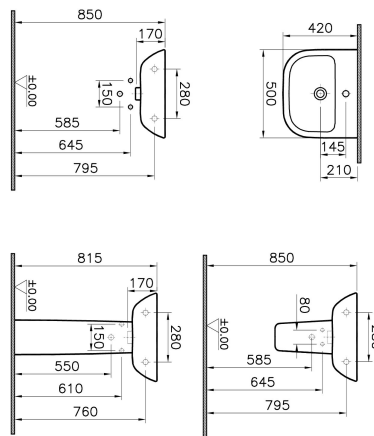

Name	S20 Standard Washbasin
Collection	S20
Height	170
Width	500
Depth	420
Brand	VitrA
Finish	Hygiene
Tap Hole Options	Single Tap Hole
Overflow Hole	With Overflow
Certificate	CE
Certificate	NF
Designer	Noa
Colour	White

Product Code: 5501L003-0999

Description

50 cm, White

VitrA reserves the right to make changes in products and technical details without prior notice.

All drawings contain the necessary measurements which are subject to standard tolerances. For exact measurements, in particular for customized installation scenarios, it can only be taken from the finished ceramic product.