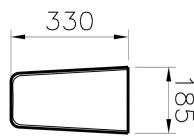

Description

White

VitrA reserves the right to make changes in products and technical details without prior notice.

All drawings contain the necessary measurements which are subject to standard tolerances. For exact measurements, in particular for customized installation scenarios, it can only be taken from the finished ceramic product.