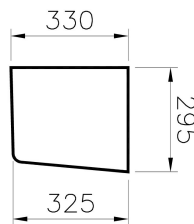

<b>Name</b>	Sento Half Pedestal
<b>Collection</b>	S20
<b>Height</b>	330
<b>Width</b>	185
<b>Depth</b>	295
<b>Brand</b>	VitrA
<b>Finish</b>	Hygiene
<b>Certificate</b>	NF
<b>Designer</b>	Noa
<b>Colour</b>	White

## Description

White

---

---

VitrA reserves the right to make changes in products and technical details without prior notice.

All drawings contain the necessary measurements which are subject to standard tolerances. For exact measurements, in particular for customized installation scenarios, it can only be taken from the finished ceramic product.