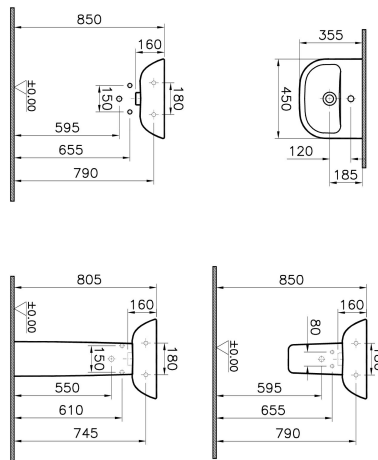

Name	S20 Standard Washbasin
Collection	S20
Height	160
Width	450
Depth	355
Brand	VitrA
Finish	Hygiene
Overflow Hole	With Overflow
Certificate	CE
Colour	White
Tap Hole Options	Two tap holes
Designer	Noa

Product Code: 5500L003-0022

Description

With Tap Hole, 45 cm, White

VitrA reserves the right to make changes in products and technical details without prior notice.

All drawings contain the necessary measurements which are subject to standard tolerances. For exact measurements, in particular for customized installation scenarios, it can only be taken from the finished ceramic product.