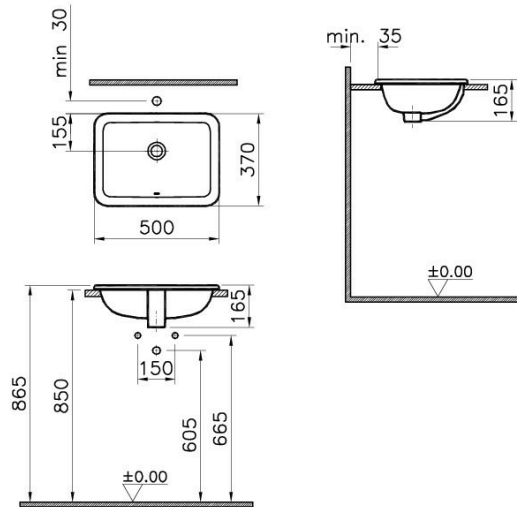

Name	S20 Inset Basin
Collection	S20
Height	165
Width	500
Depth	370
Brand	VitrA
Colour	White
Designer	Noa
Tap Hole Options	No tap hole
Overflow Hole	With Overflow
Certificate	CE
Finish	Hygiene

Product Code: 5474B003-0642

Description

Without Tap Hole, With Overflow Hole, 50 cm, White

VitrA reserves the right to make changes in products and technical details without prior notice.

All drawings contain the necessary measurements which are subject to standard tolerances. For exact measurements, in particular for customized installation scenarios, it can only be taken from the finished ceramic product.