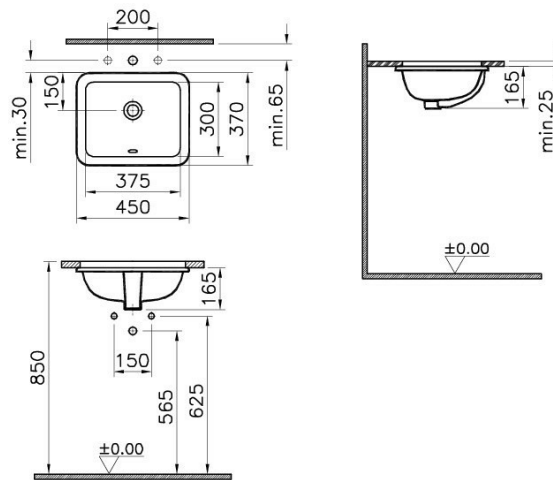

Name	S20 Undercounter Washbasin
Collection	S20
Height	165
Width	450
Depth	370
Brand	VitrA
Finish	Hygiene
Colour	White
Designer	Noa
Tap Hole Options	No tap hole
Overflow Hole	With Overflow
Certificate	CE

Product Code: 5473B003-0618

## Description

Without Tap Hole, With Overflow Hole, 38 cm, White

VitrA reserves the right to make changes in products and technical details without prior notice.

All drawings contain the necessary measurements which are subject to standard tolerances. For exact measurements, in particular for customized installation scenarios, it can only be taken from the finished ceramic product.