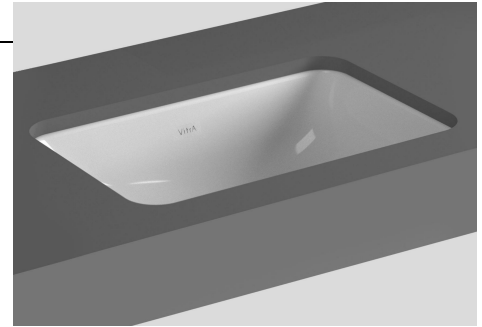

Name	S20 Undercounter Washbasin
Collection	S20
Height	165
Width	450
Depth	370
Brand	VitrA
Finish	Hygiene
Colour	White
Designer	Noa
Tap Hole Options	No tap hole
Overflow Hole	With Overflow
Certificate	CE

## Description

Without Tap Hole, With Overflow Hole, 38 cm, White

VitrA reserves the right to make changes in products and technical details without prior notice.

All drawings contain the necessary measurements which are subject to standard tolerances. For exact measurements, in particular for customized installation scenarios, it can only be taken from the finished ceramic product.