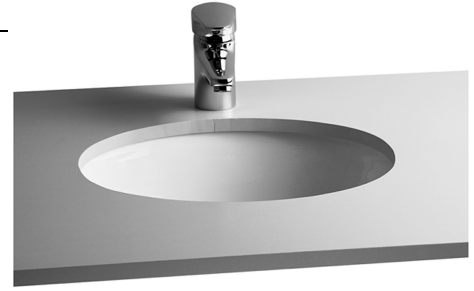

Name	S20 Undercounter Washbasin
Collection	S20
Height	190
Width	470
Depth	325
Brand	VitrA
Finish	Hygiene
Certificate	ANQAS
Certificate	CE
Designer	Noa
Colour	White
Tap Hole Options	No tap hole
Overflow Hole	With Overflow

Product Code: 6039B003-0012

Description

Without Tap Hole, With Overflow Hole, 42 cm, White

VitrA reserves the right to make changes in products and technical details without prior notice.

All drawings contain the necessary measurements which are subject to standard tolerances. For exact measurements, in particular for customized installation scenarios, it can only be taken from the finished ceramic product.