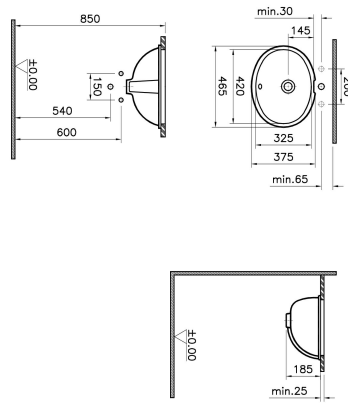

Name	S20 Undercounter Washbasin
Collection	S20
Height	190
Width	470
Depth	325
Brand	VitrA
Finish	Hygiene
Certificate	ANQAS
Certificate	CE
Designer	Noa
Colour	White
Tap Hole Options	No tap hole
Overflow Hole	With Overflow

Product Code: 6039B003-0012

Description

Without Tap Hole, With Overflow Hole, 42 cm, White

VitrA reserves the right to make changes in products and technical details without prior notice.

All drawings contain the necessary measurements which are subject to standard tolerances. For exact measurements, in particular for customized installation scenarios, it can only be taken from the finished ceramic product.