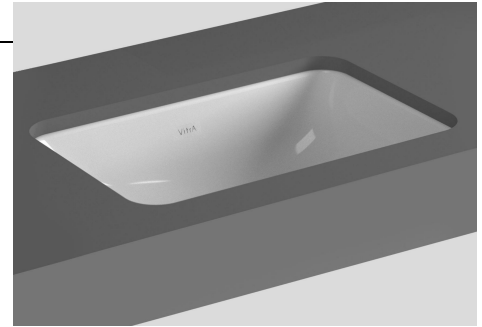

| | |
|------------------|----------------------------|
| Name | S20 Undercounter Washbasin |
| Collection | S20 |
| Height | 165 |
| Width | 500 |
| Depth | 370 |
| Brand | VitrA |
| Finish | Hygiene |
| Designer | Noa |
| Certificate | CE |
| Colour | White |
| Tap Hole Options | No tap hole |
| Overflow Hole | With Overflow |

Product Code: 5474B003-0618

Description

Without Tap Hole, With Overflow Hole, 43 cm, White

VitrA reserves the right to make changes in products and technical details without prior notice.

All drawings contain the necessary measurements which are subject to standard tolerances. For exact measurements, in particular for customized installation scenarios, it can only be taken from the finished ceramic product.