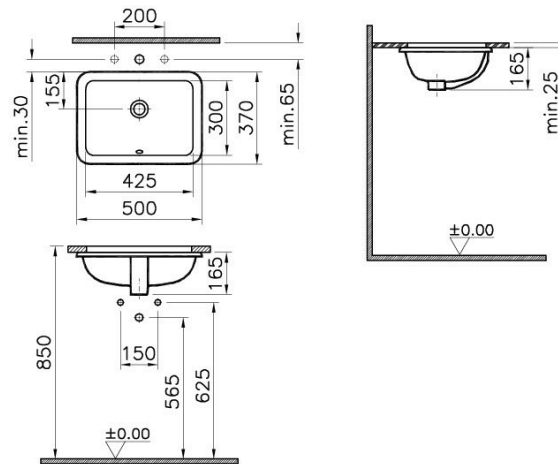

| | |
|------------------|----------------------------|
| Name | S20 Undercounter Washbasin |
| Collection | S20 |
| Height | 165 |
| Width | 500 |
| Depth | 370 |
| Brand | VitrA |
| Finish | Hygiene |
| Designer | Noa |
| Certificate | CE |
| Colour | White |
| Tap Hole Options | No tap hole |
| Overflow Hole | With Overflow |

Product Code: 5474B003-0618

Description

Without Tap Hole, With Overflow Hole, 43 cm, White

VitrA reserves the right to make changes in products and technical details without prior notice.

All drawings contain the necessary measurements which are subject to standard tolerances. For exact measurements, in particular for customized installation scenarios, it can only be taken from the finished ceramic product.