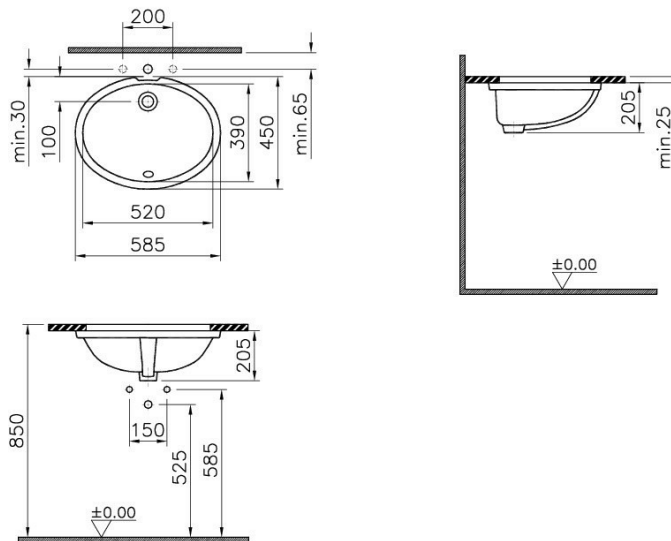

Name S20 Undercounter Washbasin

Collection	S20
Height	205
Width	585
Depth	390
Brand	VitrA
Certificate	CE
Finish	Hygiene
Tap Hole Options	No tap hole
Overflow Hole	With Overflow
Designer	Noa
Colour	White

## Description

Without Tap Hole, With Overflow Hole, 52 cm, White

VitrA reserves the right to make changes in products and technical details without prior notice.

All drawings contain the necessary measurements which are subject to standard tolerances. For exact measurements, in particular for customized installation scenarios, it can only be taken from the finished ceramic product.