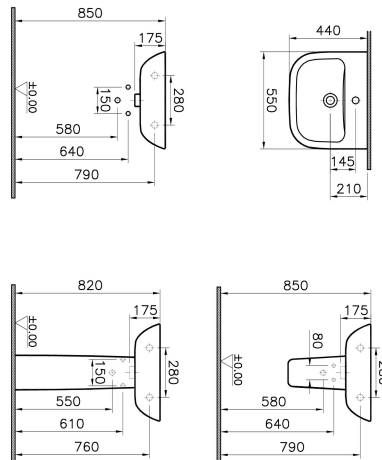

<b>Name</b>	<b>S20 Standard Washbasin</b>
<b>Collection</b>	<b>S20</b>
<b>Height</b>	<b>175</b>
<b>Width</b>	<b>550</b>
<b>Depth</b>	<b>440</b>
<b>Brand</b>	<b>VitrA</b>
<b>Finish</b>	<b>Hygiene</b>
<b>Colour</b>	<b>White</b>
<b>Overflow Hole</b>	<b>With Overflow</b>
<b>Certificate</b>	<b>CE</b>
<b>Designer</b>	<b>Noa</b>
<b>Tap Hole Options</b>	<b>Single Tap Hole</b>

Product Code: 5502L003-0999

## Description

55 cm, White

VitrA reserves the right to make changes in products and technical details without prior notice.

All drawings contain the necessary measurements which are subject to standard tolerances. For exact measurements, in particular for customized installation scenarios, it can only be taken from the finished ceramic product.