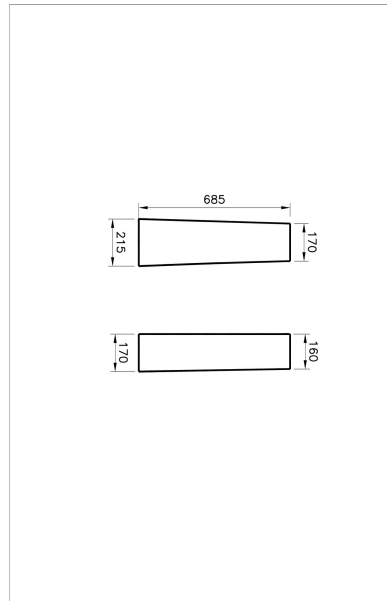

Name	S20 Column Pedestal
Collection	S20
Height	685
Width	215
Depth	170
Brand	VitrA
Finish	Hygiene
Certificate	NF
Designer	Noa
Colour	White

Product Code: 5529L003-0156

Description

White

VitrA reserves the right to make changes in products and technical details without prior notice.

All drawings contain the necessary measurements which are subject to standard tolerances. For exact measurements, in particular for customized installation scenarios, it can only be taken from the finished ceramic product.