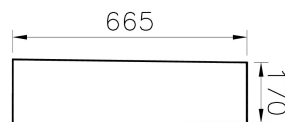


Name	Zentrum Column Pedestal
------	-------------------------

Collection	Milton
Height	680
Width	190
Depth	180
Brand	VitrA
Finish	Hygiene
Certificate	CE
Designer	VitrA Design Team
Colour	White

Product Code: 6408L003-0156

Description

White

VitrA reserves the right to make changes in products and technical details without prior notice.

All drawings contain the necessary measurements which are subject to standard tolerances. For exact measurements, in particular for customized installation scenarios, it can only be taken from the finished ceramic product.