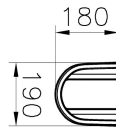


Name	Zentrum Column Pedestal
------	-------------------------

Collection	Milton
Height	680
Width	190
Depth	180
Brand	VitrA
Finish	Hygiene
Certificate	CE
Designer	VitrA Design Team
Colour	White

Product Code: 6408L003-0156

Description

White

VitrA reserves the right to make changes in products and technical details without prior notice.

All drawings contain the necessary measurements which are subject to standard tolerances. For exact measurements, in particular for customized installation scenarios, it can only be taken from the finished ceramic product.