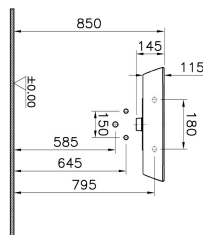

| | |
|------------------|-------------------|
| Name | Zentrum Washbasin |
| Collection | Zentrum |
| Height | 145 |
| Width | 445 |
| Depth | 360 |
| Brand | VitrA |
| Finish | Hygiene |
| Tap Hole Options | Single Tap Hole |
| Designer | Michael Stein |
| Colour | White |
| Overflow Hole | With Overflow |
| Certificate | CE |

Product Code: 7278L003-0001

Description

With Tap Hole, With Overflow Hole, 45 cm, White

VitrA reserves the right to make changes in products and technical details without prior notice.

All drawings contain the necessary measurements which are subject to standard tolerances. For exact measurements, in particular for customized installation scenarios, it can only be taken from the finished ceramic product.