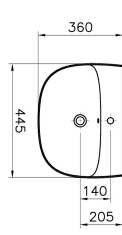

| | |
|------------------|-------------------|
| Name | Zentrum Washbasin |
| Collection | Zentrum |
| Height | 145 |
| Width | 445 |
| Depth | 360 |
| Brand | VitrA |
| Finish | Hygiene |
| Tap Hole Options | Single Tap Hole |
| Designer | Michael Stein |
| Colour | White |
| Overflow Hole | With Overflow |
| Certificate | CE |

Product Code: 7278L003-0001

Description

With Tap Hole, With Overflow Hole, 45 cm, White

VitrA reserves the right to make changes in products and technical details without prior notice.

All drawings contain the necessary measurements which are subject to standard tolerances. For exact measurements, in particular for customized installation scenarios, it can only be taken from the finished ceramic product.