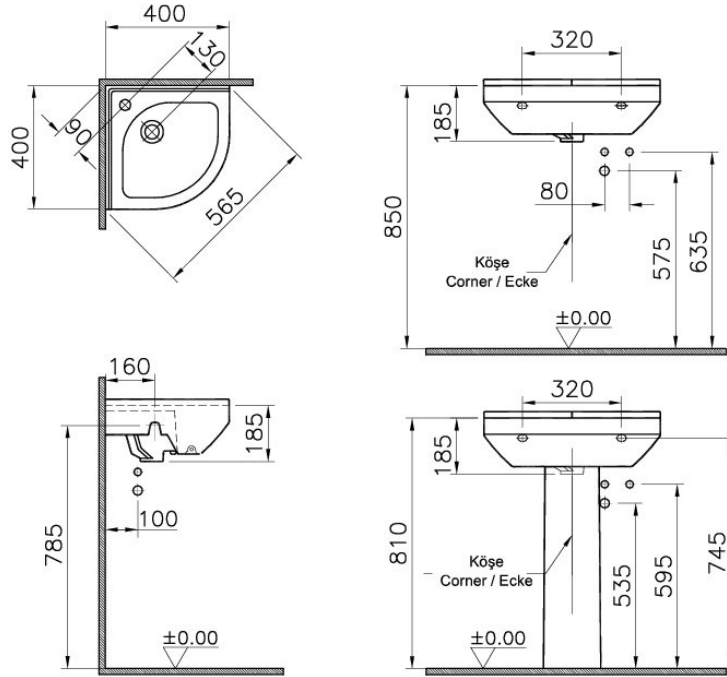

VitrA

S50

Tanım S50 Corner Basin, 40 cm

Kod	5306L003-0999
Tap Hole Option	Middle Tap Hole
Overflow Hole	With Hole
CE	Yes
Material	Ceramic
Compatible Products	6936 ++++ Pedestal
VitrAclean	No
Dimensions	40
Colour	White