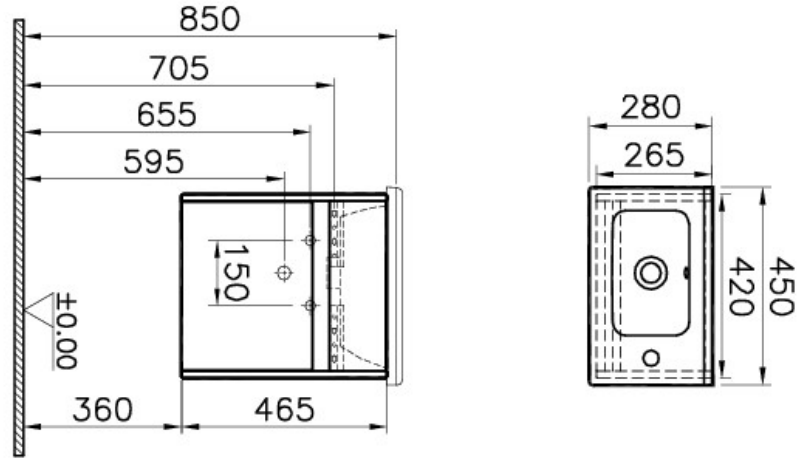

## S50

---

Tanım S50 Compact Washbasin Unit Including Basin, 45 cm, Oak, Right

---

Kod	<b>53033</b>
Product Properties	Soft-Close
Tap Hole Option	One Tap Hole
Door Direction	Right
Coating	Thermoform
Colour	Dark Oak
Width	45
Depth	28
Height	26