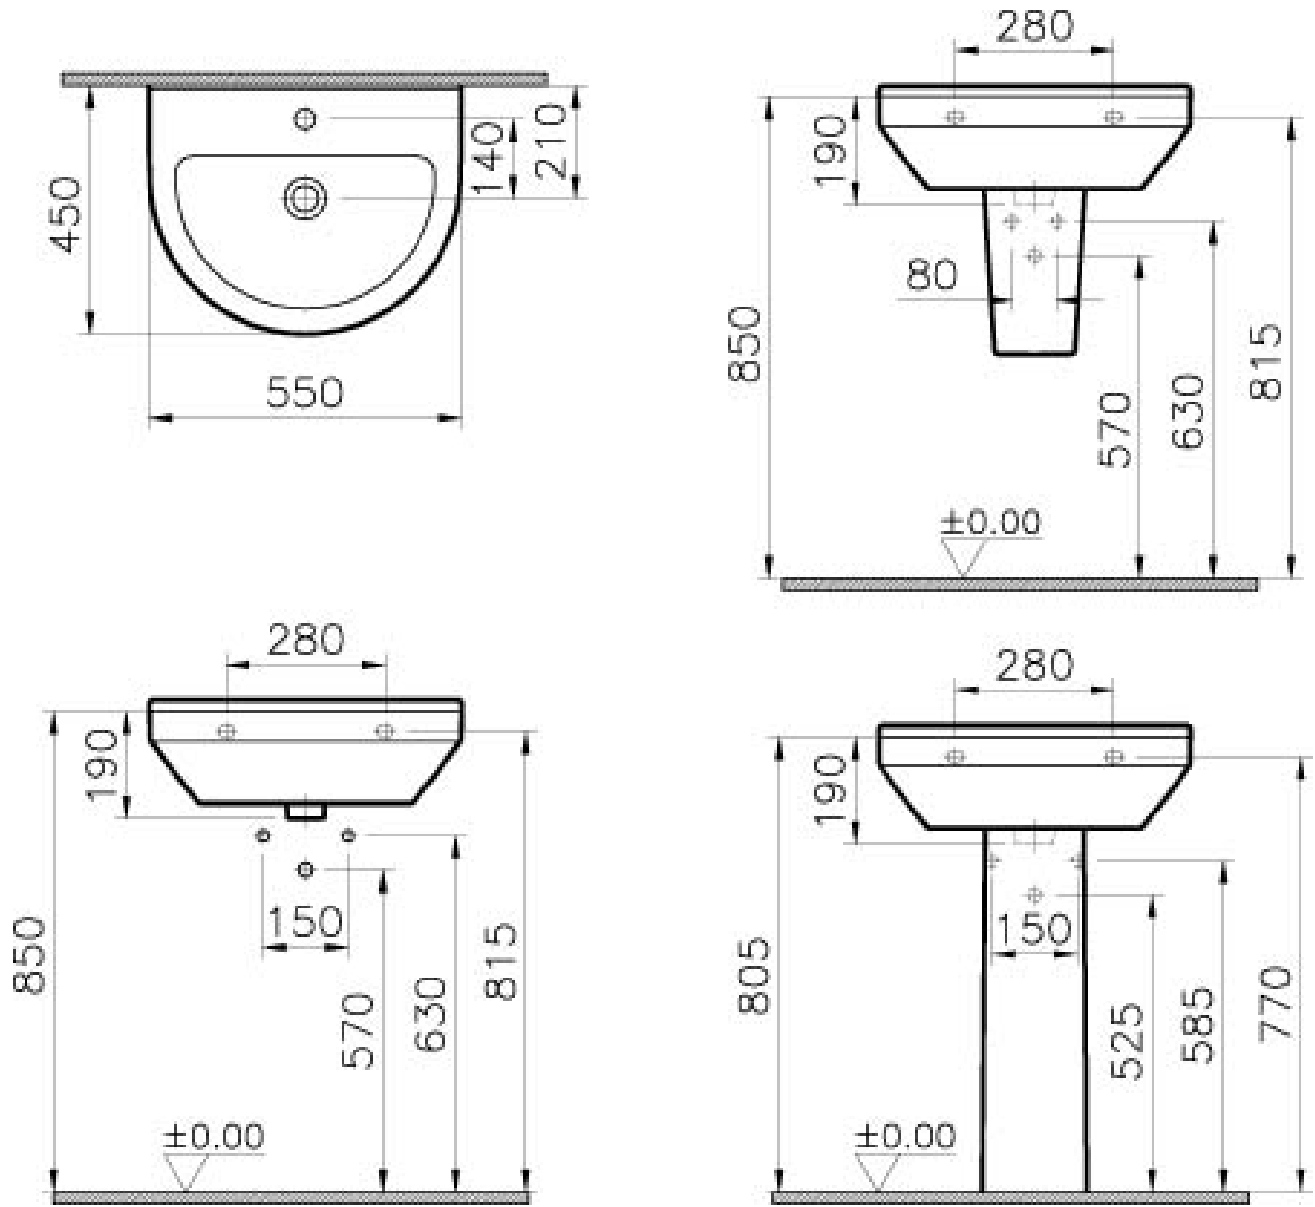

Vitra

S50

Tanim	S50 Round Washbasin, 55 cm
-------	----------------------------

Kod	5301L003-0999
Tap Hole Option	Middle Tap Hole
CE	Yes
Material	Ceramic
Compatible Products	6936 +++++ Pedestal
VitrAclean	No
Dimensions	55
Colour	White