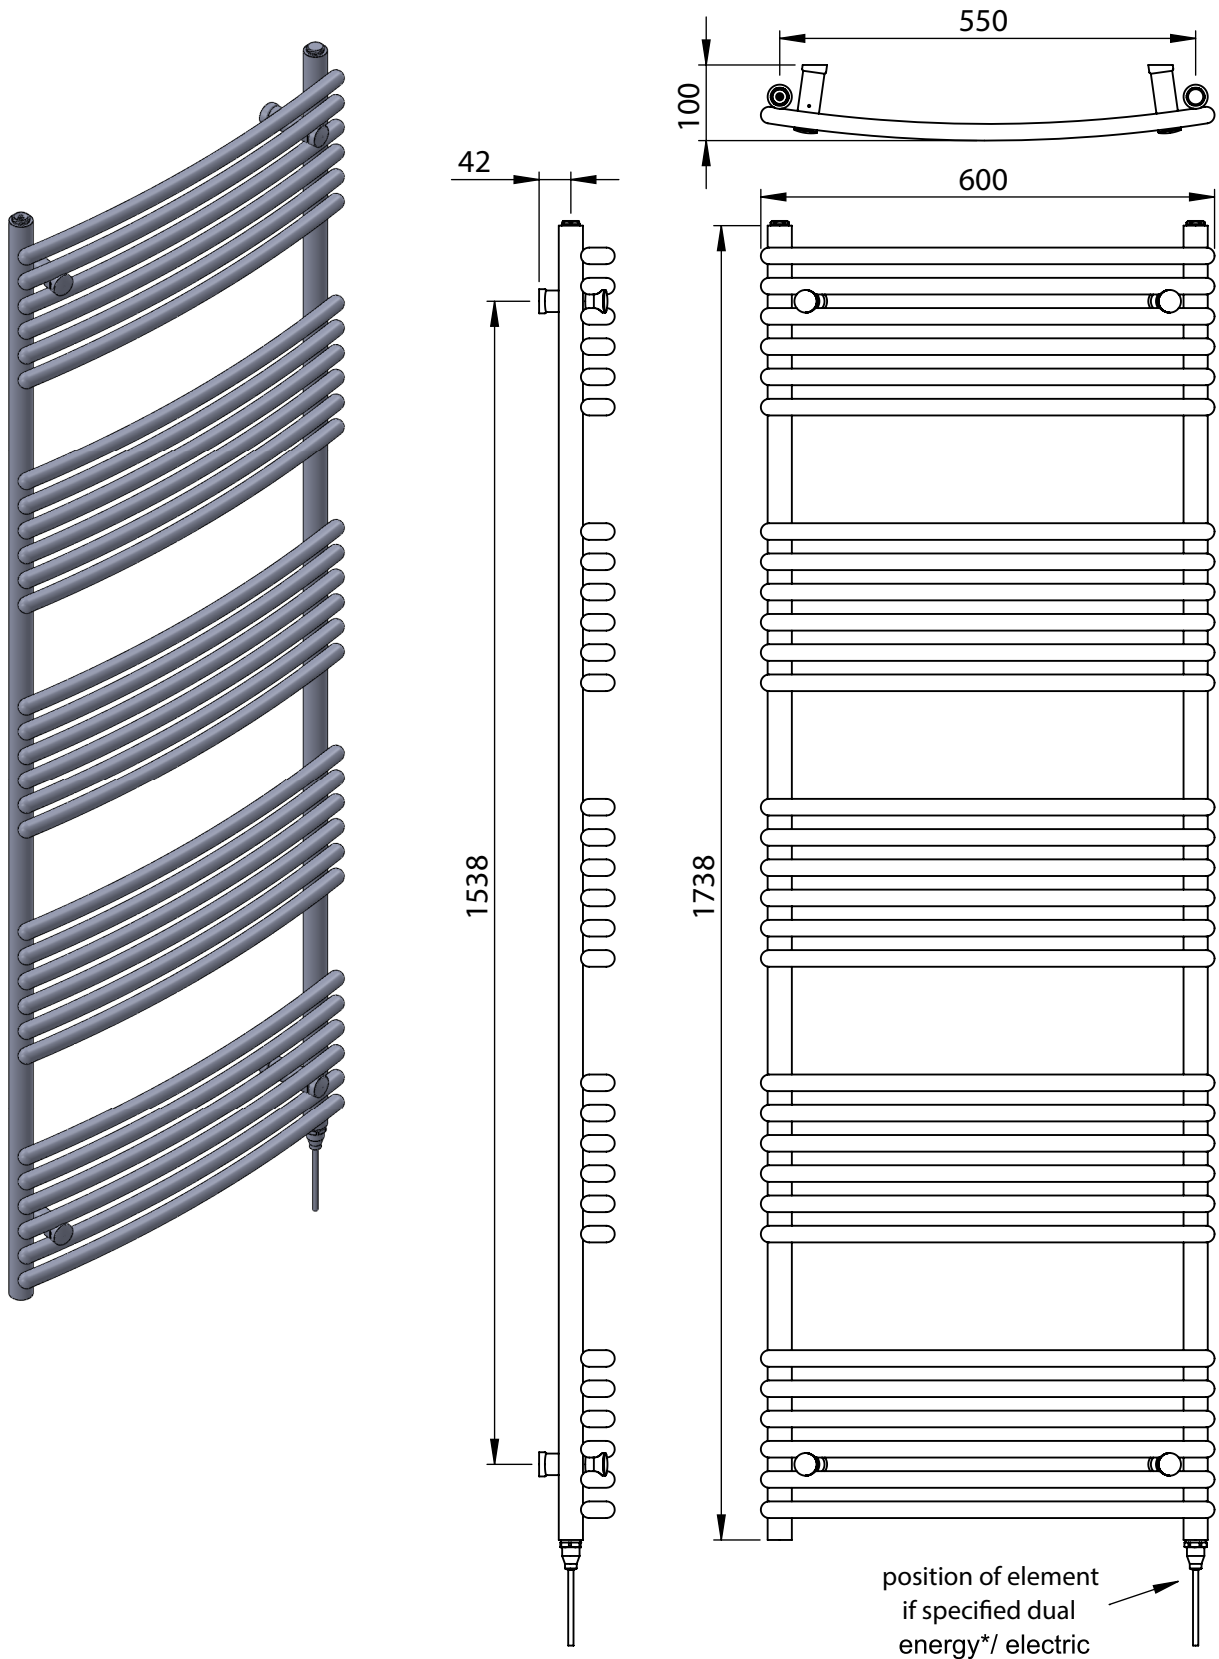

# Melody MD004 1738x600

Height: 1738  
Width: 600  
Depth: 100-115  
Weight HO: 17.00 kg  
EO: kg

Tube  $\phi$ : 32 + 22  
Pipe Centres: 550  
Elec. element if specified: 600  
Output @ 50 °C  $\Delta$  T Watts: 815  
BTUs: 2781

Manufactured from Mild Steel

All dimensions in millimetres

\*Dual energy models require a conversion-tee, consult relevant drawing for details.

SCALE 1:10

Vogue UK Ltd. reserve the right to alter specifications without prior notice.  
ALL MEASUREMENTS ARE NOMINAL DIMENSIONS ONLY, AND ARE NOT BINDING