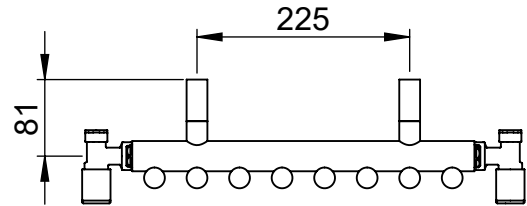

# Ordinate MD005 1000x362

Height: 1000  
Width: 362  
Depth: 115  
Weight HO: kg  
EO: kg

Tube  $\phi$  : 32 + 22  
End to End Connections: 362  
Elec. element if specified: n/a  
Output @ 50°C  $\Delta$  T Watts: 229  
BTUs: 781

All dimensions in millimetres

Manufactured from Mild Steel

Vogue UK Ltd. reserve the right to alter specifications without prior notice.  
ALL MEASUREMENTS ARE NOMINAL DIMENSIONS ONLY, AND ARE NOT BINDING.