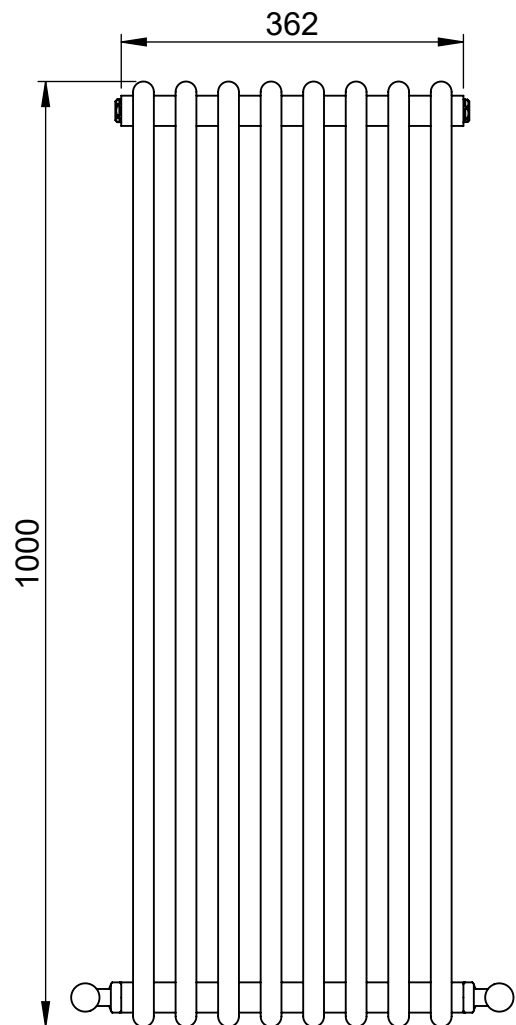

# Ordinate MD005 1000x362

Height: 1000  
Width: 362  
Depth: 115  
Weight HO: kg  
EO: kg

Tube  $\phi$  : 32 + 22  
End to End Connections: 362  
Elec. element if specified: n/a  
Output @ 50°C  $\Delta$  T Watts: 229  
BTUs: 781

All dimensions in millimetres

Manufactured from Mild Steel

Vogue UK Ltd. reserve the right to alter specifications without prior notice.  
ALL MEASUREMENTS ARE NOMINAL DIMENSIONS ONLY, AND ARE NOT BINDING.