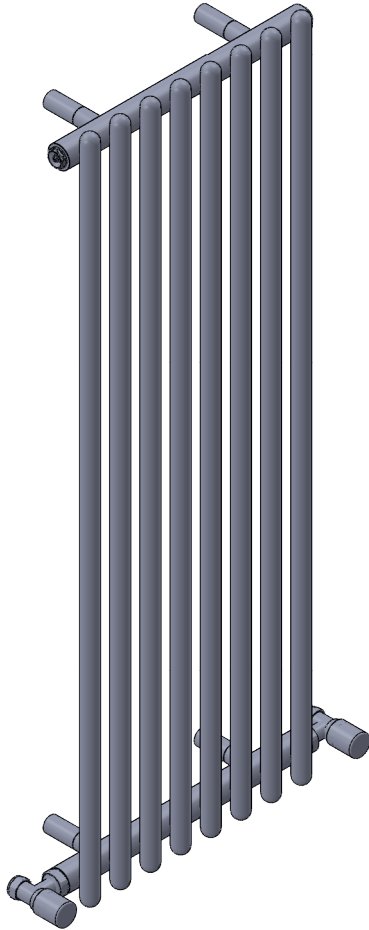

# Ordinate MD005 1000x362

Height: 1000  
Width: 362  
Depth: 115  
Weight HO: kg  
EO: kg

Tube  $\phi$  : 32 + 22  
End to End Connections: 362  
Elec. element if specified: n/a  
Output @ 50°C  $\Delta$  T Watts: 229  
BTUs: 781

All dimensions in millimetres

Manufactured from Mild Steel

Vogue UK Ltd. reserve the right to alter specifications without prior notice.  
ALL MEASUREMENTS ARE NOMINAL DIMENSIONS ONLY, AND ARE NOT BINDING.