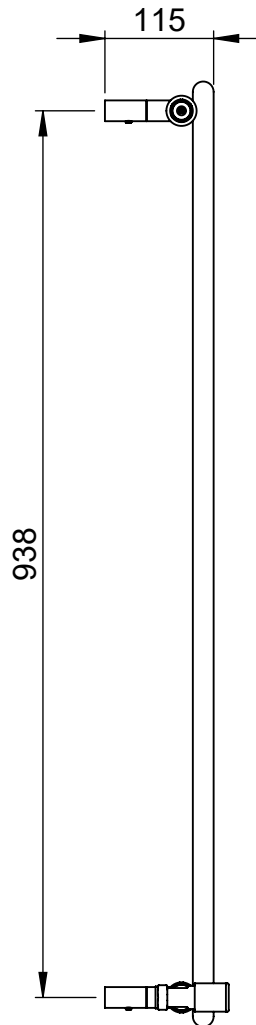

# Ordinate MD005 1000x362

Height: 1000  
Width: 362  
Depth: 115  
Weight HO: kg  
EO: kg

Tube  $\phi$  : 32 + 22  
End to End Connections: 362  
Elec. element if specified: n/a  
Output @ 50°C  $\Delta$  T Watts: 229  
BTUs: 781

All dimensions in millimetres

Manufactured from Mild Steel

Vogue UK Ltd. reserve the right to alter specifications without prior notice.  
ALL MEASUREMENTS ARE NOMINAL DIMENSIONS ONLY, AND ARE NOT BINDING.