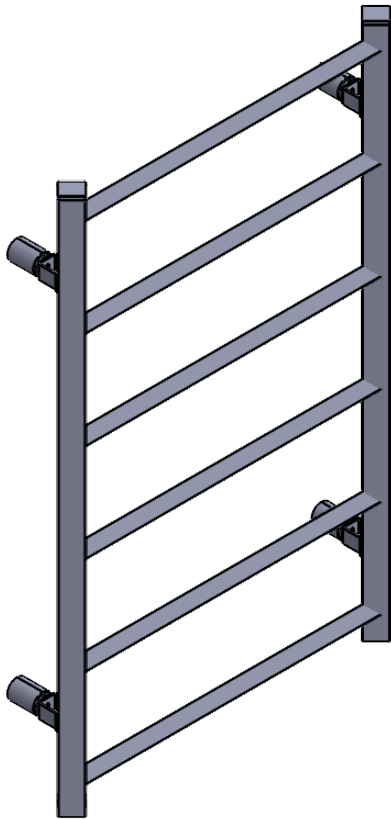

AU039

Tube \varnothing : - mm

Electrical element: - W

Weight: 2.01 kg

Output @50°C Δ T: 232 W
792 BTUs

Height: 800 mm

Width: 497 mm

Depth: 104-124 mm

Face-to-face connections: - mm

All dimensions in millimetres

Manufactured from: ALUMINIUM

Revision: 001

Approved by:

Drawn on: 3/2024

www.vogueuk.co.uk
01902 387000
sales@vogueuk.co.uk

www.vogueuk.eu
01902 387035
exportsales@vogueuk.co.uk

Scale 1:8