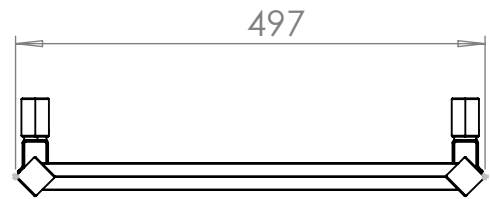

AU039

Tube \varnothing : - mm

Electrical element: - W

Weight: 2.01 kg

Output @50°C Δ T: 232 W
792 BTUs

Height: 800 mm

Width: 497 mm

Depth: 104-124 mm

Face-to-face connections: - mm

All dimensions in millimetres

Manufactured from: ALUMINIUM

Revision: 001

Approved by:

Drawn on: 3/2024

www.vogueuk.co.uk
01902 387000
sales@vogueuk.co.uk

www.vogueuk.eu
01902 387035
exportsales@vogueuk.co.uk