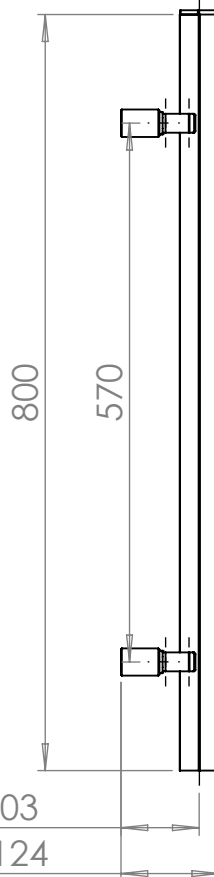

AU039

Tube \varnothing : - mm

Electrical element: - W

Weight: 2.01 kg

Output @50°C Δ T: 232 W
792 BTUs

Height: 800 mm

Width: 497 mm

Depth: 104-124 mm

Face-to-face connections: - mm

All dimensions in millimetres

Manufactured from: ALUMINIUM

Revision: 001

Approved by:

Drawn on: 3/2024

www.vogueuk.co.uk
01902 387000
sales@vogueuk.co.uk

www.vogueuk.eu
01902 387035
exportsales@vogueuk.co.uk

Scale 1:8