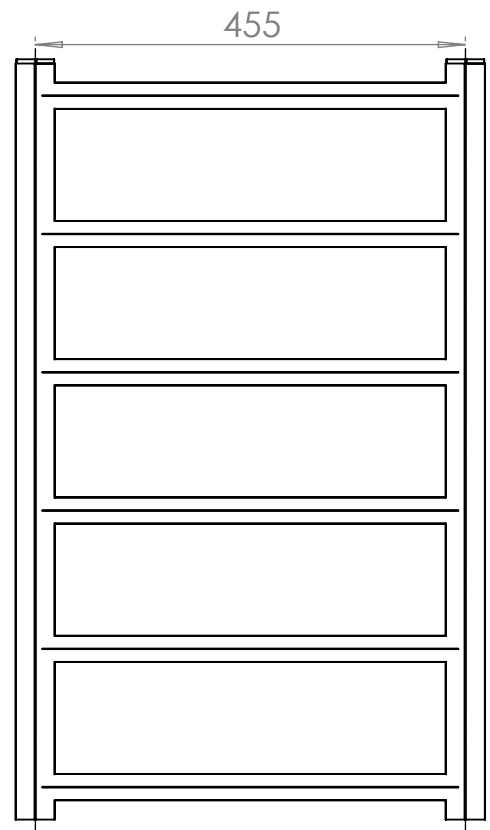

AU039

Tube \varnothing : - mm

Electrical element: - W

Weight: 2.01 kg

Output @50°C Δ T: 232 W
792 BTUs

Height: 800 mm

Width: 497 mm

Depth: 104-124 mm

Face-to-face connections: - mm

All dimensions in millimetres

Manufactured from: ALUMINIUM

Revision: 001

Approved by:

Drawn on: 3/2024

www.vogueuk.co.uk
01902 387000
sales@vogueuk.co.uk

www.vogueuk.eu
01902 387035
exportsales@vogueuk.co.uk

Scale 1:8